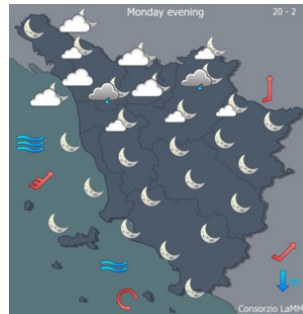

**Forecast for Sunday July 23**

Weather: mostly sunny. High clouds  
Wind: light breeze  
Sea: Smooth  
Temperatures: Increasing

| Città                         | Temp. Min | Temp. Max |
|-------------------------------|-----------|-----------|
| <a href="#">Arezzo</a>        | 17 (63)   | 34 (93)   |
| <a href="#">Firenze</a>       | 19 (66)   | 35 (95)   |
| <a href="#">Grosseto</a>      | 22 (72)   | 32 (90)   |
| <a href="#">Livorno</a>       | 22 (72)   | 30 (86)   |
| <a href="#">Lucca</a>         | 19 (66)   | 33 (91)   |
| <a href="#">Massa Carrara</a> | 22 (72)   | 29 (84)   |
| <a href="#">Pisa</a>          | 21 (70)   | 31 (88)   |
| <a href="#">Pistoia</a>       | 19 (66)   | 34 (93)   |
| <a href="#">Prato</a>         | 20 (68)   | 35 (95)   |
| <a href="#">Siena</a>         | 20 (68)   | 33 (91)   |

**Forecast for Monday July 24**

Weather: Cloudy. Later increasing cloudiness. Rain over northwestern areas  
Wind: strong breeze  
Sea: Moderate  
Temperatures: Dropping

| Cities                        | Temp. Min | Temp. Max |
|-------------------------------|-----------|-----------|
| <a href="#">Arezzo</a>        | 17 (63)   | 29 (84)   |
| <a href="#">Firenze</a>       | 15 (59)   | 28 (82)   |
| <a href="#">Grosseto</a>      | 20 (68)   | 30 (86)   |
| <a href="#">Livorno</a>       | 21 (70)   | 29 (84)   |
| <a href="#">Lucca</a>         | 20 (68)   | 29 (84)   |
| <a href="#">Massa Carrara</a> | 20 (68)   | 28 (82)   |
| <a href="#">Pisa</a>          | 19 (66)   | 28 (82)   |
| <a href="#">Pistoia</a>       | 20 (68)   | 28 (82)   |
| <a href="#">Prato</a>         | 21 (70)   | 29 (84)   |
| <a href="#">Siena</a>         | 20 (68)   | 28 (82)   |