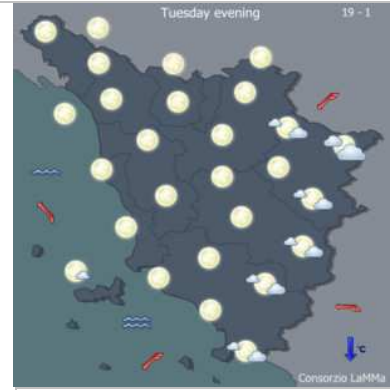

## Tuesday February 21

**Weather:** Partly sunny. Possibility of light snow over mountains  
**Winds:** north-easterly Moderate breeze  
**Sea:** Slight  
**Temperatures:** Stationary

### Maximum temperatures °C (°F)

Arezzo	9 (48)
Firenze	10 (50)
Grosseto	11 (52)
Livorno	11 (52)
Lucca	11 (52)
Massa-Carrara	12 (54)
Pisa	11 (52)
Pistoia	11 (52)
Prato	10 (50)
Siena	9 (48)