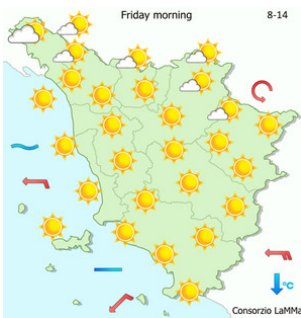

**Forecast for Thursday May 25**

Weather: partly cloudy. Later decreasing cloudiness  
Wind: Moderate breeze  
Sea: Smooth, locally slight offshore  
Temperatures: Dropping

| Cities                        | Temp. Max |
|-------------------------------|-----------|
| <a href="#">Arezzo</a>        | 23 (73)   |
| <a href="#">Firenze</a>       | 26 (79)   |
| <a href="#">Grosseto</a>      | 29 (84)   |
| <a href="#">Livorno</a>       | 26 (79)   |
| <a href="#">Lucca</a>         | 28 (82)   |
| <a href="#">Massa Carrara</a> | 25 (77)   |
| <a href="#">Pisa</a>          | 26 (79)   |
| <a href="#">Pistoia</a>       | 26 (79)   |
| <a href="#">Prato</a>         | 26 (79)   |
| <a href="#">Siena</a>         | 27 (81)   |

**Forecast for Friday May 26**

Weather: mostly sunny. Afternoon cumulus building over mountains  
Wind: light breeze  
Sea: Smooth  
Temperatures: Stationary

| Città                         | Temp. Min | Temp. Max |
|-------------------------------|-----------|-----------|
| <a href="#">Arezzo</a>        | 9 (48)    | 25 (77)   |
| <a href="#">Firenze</a>       | 11 (52)   | 27 (81)   |
| <a href="#">Grosseto</a>      | 13 (55)   | 29 (84)   |
| <a href="#">Livorno</a>       | 16 (61)   | 25 (77)   |
| <a href="#">Lucca</a>         | 12 (54)   | 27 (81)   |
| <a href="#">Massa Carrara</a> | 16 (61)   | 24 (75)   |
| <a href="#">Pisa</a>          | 12 (54)   | 26 (79)   |
| <a href="#">Pistoia</a>       | 11 (52)   | 27 (81)   |
| <a href="#">Prato</a>         | 13 (55)   | 27 (81)   |
| <a href="#">Siena</a>         | 10 (50)   | 27 (81)   |