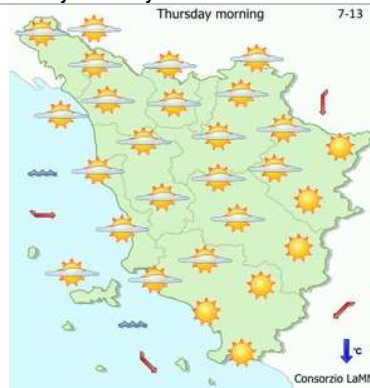

Thursday February 23

Weather: Partly sunny
Winds: westerly light breeze
Sea: Smooth
Temperatures: Increasing

TENDENCY

Friday 24

Saturday 25