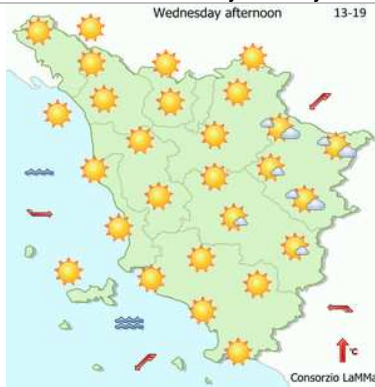

Wednesday February 22

Weather: mostly sunny
Winds: north-easterly Moderate breeze
Sea: Slight
Temperatures: Increasing

Minimum and maximum temperatures °C (°F)

Arezzo	1 (34)	12 (54)
Firenze	3 (37)	13 (55)
Grosseto	4 (39)	15 (59)
Livorno	4 (39)	14 (57)
Lucca	1 (34)	14 (57)
Massa-Carrara	6 (43)	13 (55)
Pisa	2 (36)	13 (55)
Pistoia	3 (37)	13 (55)
Prato	4 (39)	13 (55)
Siena	3 (37)	12 (54)