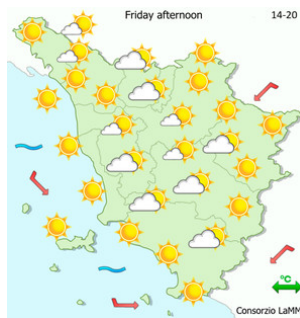

**Forecast for Thursday May 25**

Weather: partly cloudy. Later decreasing cloudiness  
Wind: Moderate breeze  
Sea: Smooth, locally slight offshore  
Temperatures: Dropping

| Cities                        | Temp. Max |
|-------------------------------|-----------|
| <a href="#">Arezzo</a>        | 23 (73)   |
| <a href="#">Firenze</a>       | 26 (79)   |
| <a href="#">Grosseto</a>      | 29 (84)   |
| <a href="#">Livorno</a>       | 26 (79)   |
| <a href="#">Lucca</a>         | 28 (82)   |
| <a href="#">Massa Carrara</a> | 25 (77)   |
| <a href="#">Pisa</a>          | 26 (79)   |
| <a href="#">Pistoia</a>       | 26 (79)   |
| <a href="#">Prato</a>         | 26 (79)   |
| <a href="#">Siena</a>         | 27 (81)   |

**Forecast for Friday May 26**

Weather: mostly sunny. Afternoon cumulus building over mountains  
Wind: light breeze  
Sea: Smooth  
Temperatures: Stationary

| Città                         | Temp. Min | Temp. Max |
|-------------------------------|-----------|-----------|
| <a href="#">Arezzo</a>        | 9 (48)    | 25 (77)   |
| <a href="#">Firenze</a>       | 11 (52)   | 27 (81)   |
| <a href="#">Grosseto</a>      | 13 (55)   | 29 (84)   |
| <a href="#">Livorno</a>       | 16 (61)   | 25 (77)   |
| <a href="#">Lucca</a>         | 12 (54)   | 27 (81)   |
| <a href="#">Massa Carrara</a> | 16 (61)   | 24 (75)   |
| <a href="#">Pisa</a>          | 12 (54)   | 26 (79)   |
| <a href="#">Pistoia</a>       | 11 (52)   | 27 (81)   |
| <a href="#">Prato</a>         | 13 (55)   | 27 (81)   |
| <a href="#">Siena</a>         | 10 (50)   | 27 (81)   |