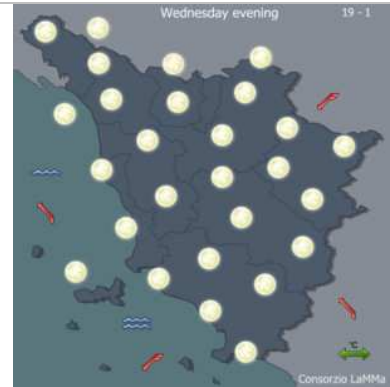

Wednesday February 22

Weather: mostly sunny
Winds: north-easterly Moderate breeze
Sea: Slight
Temperatures: Increasing

Minimum and maximum temperatures °C (°F)

Arezzo	1 (34)	12 (54)
Firenze	3 (37)	13 (55)
Grosseto	4 (39)	15 (59)
Livorno	4 (39)	14 (57)
Lucca	1 (34)	14 (57)
Massa-Carrara	6 (43)	13 (55)
Pisa	2 (36)	13 (55)
Pistoia	3 (37)	13 (55)
Prato	4 (39)	13 (55)
Siena	3 (37)	12 (54)