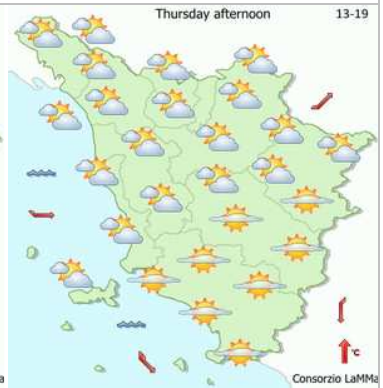

Thursday February 23

Weather: Partly sunny
Winds: westerly light breeze
Sea: Smooth
Temperatures: Increasing

TENDENCY

Friday 24

Saturday 25