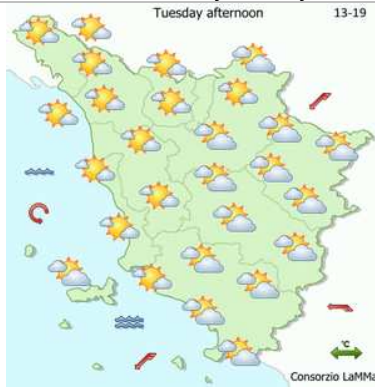

## Tuesday February 21

**Weather:** Partly sunny. Possibility of light snow over mountains  
**Winds:** north-easterly Moderate breeze  
**Sea:** Slight  
**Temperatures:** Stationary

### Maximum temperatures °C (°F)

Arezzo	9 (48)
Firenze	10 (50)
Grosseto	11 (52)
Livorno	11 (52)
Lucca	11 (52)
Massa-Carrara	12 (54)
Pisa	11 (52)
Pistoia	11 (52)
Prato	10 (50)
Siena	9 (48)