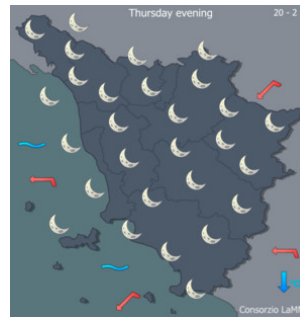

**Forecast for Thursday May 25**

Weather: partly cloudy. Later decreasing cloudiness  
Wind: Moderate breeze  
Sea: Smooth, locally slight offshore  
Temperatures: Dropping

| Cities                        | Temp. Max |
|-------------------------------|-----------|
| <a href="#">Arezzo</a>        | 23 (73)   |
| <a href="#">Firenze</a>       | 26 (79)   |
| <a href="#">Grosseto</a>      | 29 (84)   |
| <a href="#">Livorno</a>       | 26 (79)   |
| <a href="#">Lucca</a>         | 28 (82)   |
| <a href="#">Massa Carrara</a> | 25 (77)   |
| <a href="#">Pisa</a>          | 26 (79)   |
| <a href="#">Pistoia</a>       | 26 (79)   |
| <a href="#">Prato</a>         | 26 (79)   |
| <a href="#">Siena</a>         | 27 (81)   |

**Forecast for Friday May 26**

Weather: mostly sunny. Afternoon cumulus building over mountains  
Wind: light breeze  
Sea: Smooth  
Temperatures: Stationary

| Città                         | Temp. Min | Temp. Max |
|-------------------------------|-----------|-----------|
| <a href="#">Arezzo</a>        | 9 (48)    | 25 (77)   |
| <a href="#">Firenze</a>       | 11 (52)   | 27 (81)   |
| <a href="#">Grosseto</a>      | 13 (55)   | 29 (84)   |
| <a href="#">Livorno</a>       | 16 (61)   | 25 (77)   |
| <a href="#">Lucca</a>         | 12 (54)   | 27 (81)   |
| <a href="#">Massa Carrara</a> | 16 (61)   | 24 (75)   |
| <a href="#">Pisa</a>          | 12 (54)   | 26 (79)   |
| <a href="#">Pistoia</a>       | 11 (52)   | 27 (81)   |
| <a href="#">Prato</a>         | 13 (55)   | 27 (81)   |
| <a href="#">Siena</a>         | 10 (50)   | 27 (81)   |