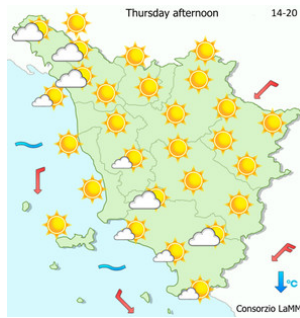

**Forecast for Thursday May 25**

Weather: partly cloudy. Later decreasing cloudiness  
Wind: Moderate breeze  
Sea: Smooth, locally slight offshore  
Temperatures: Dropping

| Cities                        | Temp. Max |
|-------------------------------|-----------|
| <a href="#">Arezzo</a>        | 23 (73)   |
| <a href="#">Firenze</a>       | 26 (79)   |
| <a href="#">Grosseto</a>      | 29 (84)   |
| <a href="#">Livorno</a>       | 26 (79)   |
| <a href="#">Lucca</a>         | 28 (82)   |
| <a href="#">Massa Carrara</a> | 25 (77)   |
| <a href="#">Pisa</a>          | 26 (79)   |
| <a href="#">Pistoia</a>       | 26 (79)   |
| <a href="#">Prato</a>         | 26 (79)   |
| <a href="#">Siena</a>         | 27 (81)   |

**Forecast for Friday May 26**

Weather: mostly sunny. Afternoon cumulus building over mountains  
Wind: light breeze  
Sea: Smooth  
Temperatures: Stationary

| Città                         | Temp. Min | Temp. Max |
|-------------------------------|-----------|-----------|
| <a href="#">Arezzo</a>        | 9 (48)    | 25 (77)   |
| <a href="#">Firenze</a>       | 11 (52)   | 27 (81)   |
| <a href="#">Grosseto</a>      | 13 (55)   | 29 (84)   |
| <a href="#">Livorno</a>       | 16 (61)   | 25 (77)   |
| <a href="#">Lucca</a>         | 12 (54)   | 27 (81)   |
| <a href="#">Massa Carrara</a> | 16 (61)   | 24 (75)   |
| <a href="#">Pisa</a>          | 12 (54)   | 26 (79)   |
| <a href="#">Pistoia</a>       | 11 (52)   | 27 (81)   |
| <a href="#">Prato</a>         | 13 (55)   | 27 (81)   |
| <a href="#">Siena</a>         | 10 (50)   | 27 (81)   |