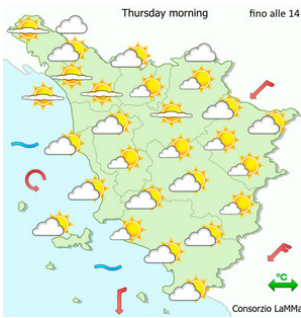

**Forecast for Thursday May 25**

Weather: partly cloudy. Later decreasing cloudiness  
Wind: Moderate breeze  
Sea: Smooth, locally slight offshore  
Temperatures: Dropping

| Cities                        | Temp. Max |
|-------------------------------|-----------|
| <a href="#">Arezzo</a>        | 23 (73)   |
| <a href="#">Firenze</a>       | 26 (79)   |
| <a href="#">Grosseto</a>      | 29 (84)   |
| <a href="#">Livorno</a>       | 26 (79)   |
| <a href="#">Lucca</a>         | 28 (82)   |
| <a href="#">Massa Carrara</a> | 25 (77)   |
| <a href="#">Pisa</a>          | 26 (79)   |
| <a href="#">Pistoia</a>       | 26 (79)   |
| <a href="#">Prato</a>         | 26 (79)   |
| <a href="#">Siena</a>         | 27 (81)   |

**Forecast for Friday May 26**

Weather: mostly sunny. Afternoon cumulus building over mountains  
Wind: light breeze  
Sea: Smooth  
Temperatures: Stationary

| Città                         | Temp. Min | Temp. Max |
|-------------------------------|-----------|-----------|
| <a href="#">Arezzo</a>        | 9 (48)    | 25 (77)   |
| <a href="#">Firenze</a>       | 11 (52)   | 27 (81)   |
| <a href="#">Grosseto</a>      | 13 (55)   | 29 (84)   |
| <a href="#">Livorno</a>       | 16 (61)   | 25 (77)   |
| <a href="#">Lucca</a>         | 12 (54)   | 27 (81)   |
| <a href="#">Massa Carrara</a> | 16 (61)   | 24 (75)   |
| <a href="#">Pisa</a>          | 12 (54)   | 26 (79)   |
| <a href="#">Pistoia</a>       | 11 (52)   | 27 (81)   |
| <a href="#">Prato</a>         | 13 (55)   | 27 (81)   |
| <a href="#">Siena</a>         | 10 (50)   | 27 (81)   |